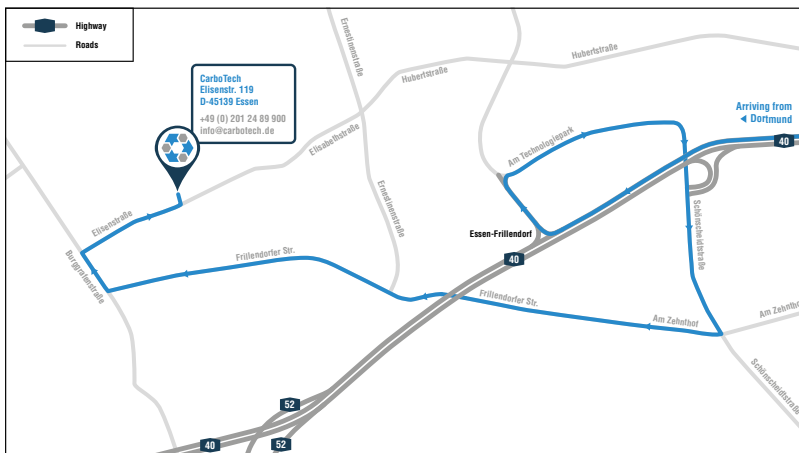

CarboTech
The activated carbon people

DIRECTIONS

CarboTech Group
Elisenstraße 119
D-45139 Essen

+49 (0)201 2489900

info@carbotech.de

www.carbotech.de/en

Arriving by car

Arriving from Dortmund

Leave the A40 highway at the Essen-Frillendorf exit and turn right onto **Frillendorfer Straße**.

Take the 4th right onto **Burggrafenstraße** and then the 1st right onto **Elisenstraße**.

You will find the entrance to our facility on the left-hand side before the railway bridge.

Arriving from Duisburg

Leave the A40 highway at the Essen-Frillendorf exit.

At the first crossroad, turn left onto Am Zehnthof street. Further on, **Am Zehnthof** street becomes **Frillendorfer Straße**.

Take the 4th right onto **Burggrafenstraße** and then the 1st right again onto **Elisenstraße**.

You will find the entrance to our facility on the left-hand side before the railway bridge.

CarboTech Group, Elisenstraße 119, D-45139 Essen