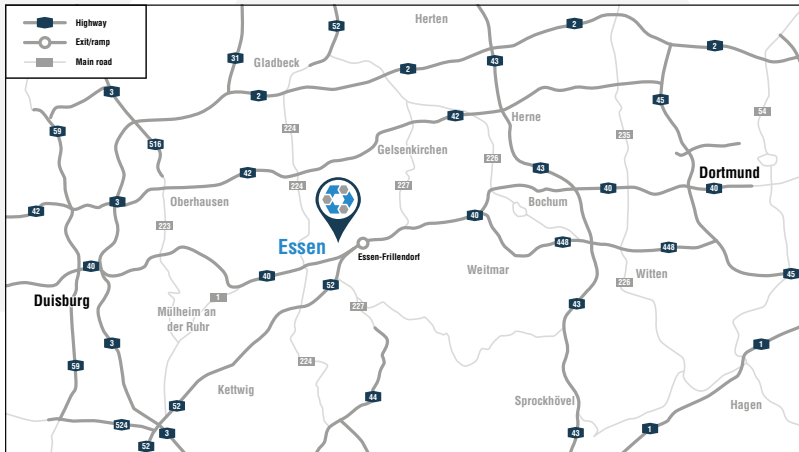

CarboTech
The activated carbon people

DIRECTIONS

CarboTech Group
Elisenstraße 119
D-45139 Essen

+49 (0)201 2489900

info@carbotech.de

www.carbotech.de/en

Arriving by bus & train

The CarboTech Group is well connected with Düsseldorf, Dortmund, and Duisburg due to its close proximity to Essen's main train station and is easy to reach by regional DB transport or bus.

The current bus connections to CarboTech can be found at www.ruhrbahn.de/essen/fahrplan.

You can reach the CarboTech Group on foot from Essen Central Station in 32 minutes.

Arriving from Düsseldorf Airport by bus & train

You can take the SkyTrain from Düsseldorf Airport via the Terminal A/B or Terminal C directly to Düsseldorf long-distance railway station. From there, you can take a Regional Express or ICE train to Essen Central Station.

The CarboTech Group is well connected and easy to reach by bus from there. You can find the current connections at www.ruhrbahn.de/essen/fahrplan. You can reach the CarboTech Group on foot from Essen Central Station in 32 minutes.