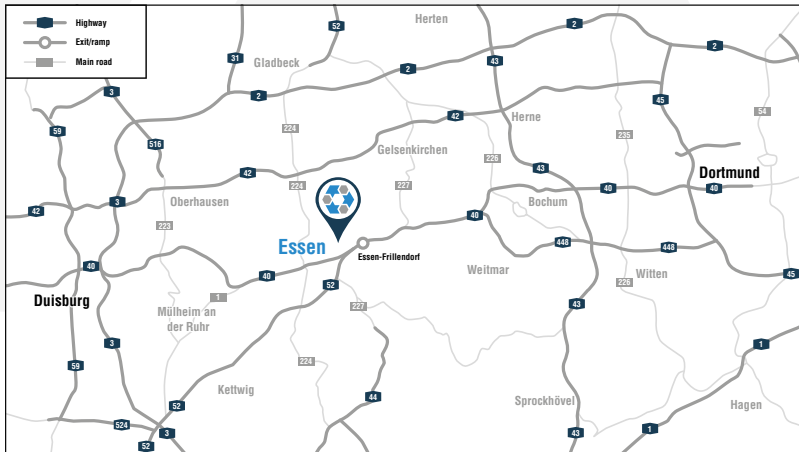

CarboTech
The activated carbon people

DIRECTIONS

CarboTech Group
Elisenstraße 119
D-45139 Essen

+49 (0)201 2489900

info@carbotech.de

www.carbotech.de/en

Arriving by car

Arriving from Dortmund

Leave the A40 highway at the Essen-Frillendorf exit and turn right onto **Frillendorfer Straße**.

Take the 4th right onto **Burggrafenstraße** and then the 1st right onto **Elisenstraße**.

You will find the entrance to our facility on the left-hand side before the railway bridge.

Arriving from Duisburg

Leave the A40 highway at the Essen-Frillendorf exit.

At the first crossroad, turn left onto Am Zehnthof street. Further on, **Am Zehnthof** street becomes **Frillendorfer Straße**.

info@carbotech.de

www.carbotech.de/en

Arriving by bus & train

The CarboTech Group is well connected with Düsseldorf, Dortmund, and Duisburg due to its close proximity to Essen's main train station and is easy to reach by regional DB transport or bus.