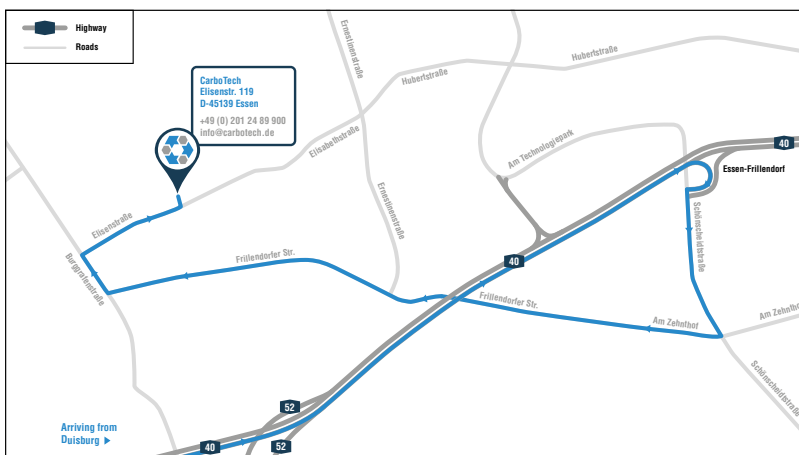

CarboTech
The activated carbon people

DIRECTIONS

CarboTech Group
Elisenstraße 119
D-45139 Essen

+49 (0)201 2489900

info@carbotech.de

www.carbotech.de/en

Arriving by car

Arriving from Dortmund

Leave the A40 highway at the Essen-Frillendorf exit and turn right onto **Frillendorfer Straße**.

Take the 4th right onto **Burggrafenstraße** and then the 1st right onto **Elisenstraße**.

You will find the entrance to our facility on the left-hand side before the railway bridge.

Arriving from Duisburg

Leave the A40 highway at the Essen-Frillendorf exit.

At the first crossroad, turn left onto Am Zehnthof street. Further on, **Am Zehnthof** street becomes **Frillendorfer Straße**.

Take the 4th right onto **Burggrafenstraße** and then the 1st right again onto **Elisenstraße**.

You will find the entrance to our facility on the left-hand side before the railway bridge.

CarboTech Group, Elisenstraße 119, D-45139 Essen